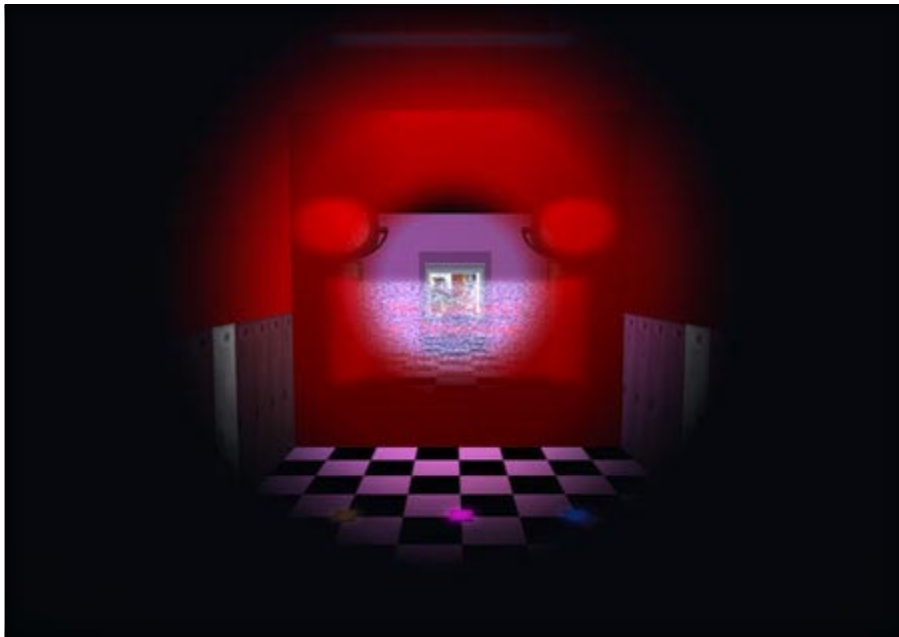

Press Pack

Arthole

(Updated 24/07/08)

A collaborative art gallery in Second Life by Arahan Claveau & Nebulosus Severine

Arthole level 1

© 2008 Arahan Claveau & Nebulosus Severine

Photograph © 2008 Arahan Claveau

Arthole is a new collaborative project between artists Arahan Claveau and Nebulosus Severine. Having successfully worked together for the first time in 2007 on the exhibition *Salon Du Disruptif* for the *Heldscalla Foundation*, they were eager to establish a permanent space for their work.

Arthole level 2 – “Null”

© 2008 Nebulosus Severine

Photograph © 2008 Arahan Claveau

Arthole level 2 – “Fountain”

© 2008 Arahan Claveau

Photograph © 2008 Arahan Claveau

Both Severine and Claveau are keen to avoid what they refer to as “flat art”, insisting all the work on display is either interactive or uses the tools of Second Life to create an experience unique to a virtual world.

Another feature is the inclusion of a guest artist area, a space where the invited individual has total freedom to show off their talent and ingenuity. The first guest, Ichibot Nishi, has created an installation intriguingly entitled “*λ.mnemonic*” which can be accessed on level three.