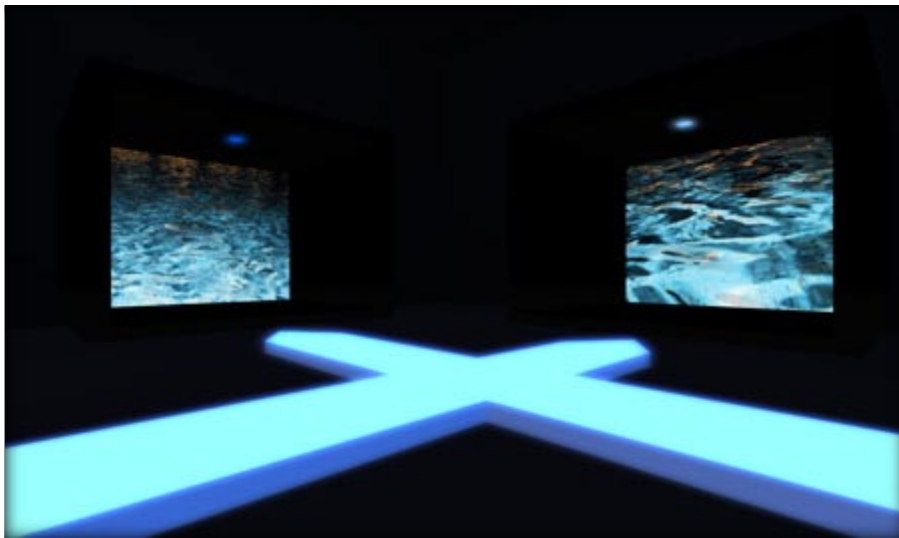

Arthole is a new collaborative project between artists Arahan Claveau and Nebulosus Severine. Having successfully worked together for the first time in 2007 on the exhibition *Salon Du Disruptif* for the *Heldscalla Foundation*, they were eager to establish a permanent space for their work.

Arthole level 2 – “Null”

© 2008 Nebulosus Severine

Photograph © 2008 Arahan Claveau

Arthole level 2 – “Fountain”

© 2008 Arahan Claveau

Photograph © 2008 Arahan Claveau

Both Severine and Claveau are keen to avoid what they refer to as “flat art”, insisting all the work on display is either interactive or uses the tools of Second Life to create an experience unique to a virtual world.

Another feature is the inclusion of a guest artist area, a space where the invited individual has total freedom to show off their talent and ingenuity. The first guest, Ichibot Nishi, has created an installation intriguingly entitled “*λ.mnemonic*” which can be accessed on level three.